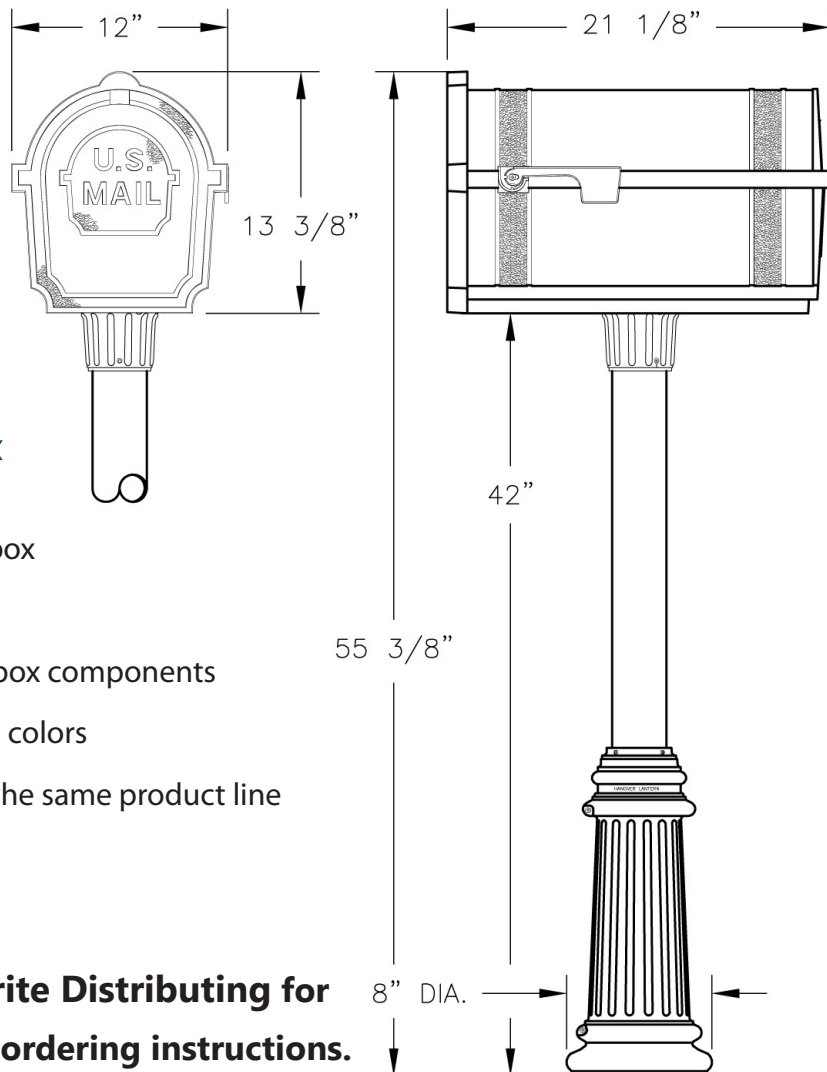

Light Brite Distributing

475 East Broadway
Trenton, IL. 62293

618-224-7314

www.lightbrite.com

Pine Valley (M60) Mailbox

- Cast aluminum post mount mailbox
- Magnetic door closure
- UV protective coating on all mailbox components
- Available in standard and custom colors
- Many accessories available from the same product line