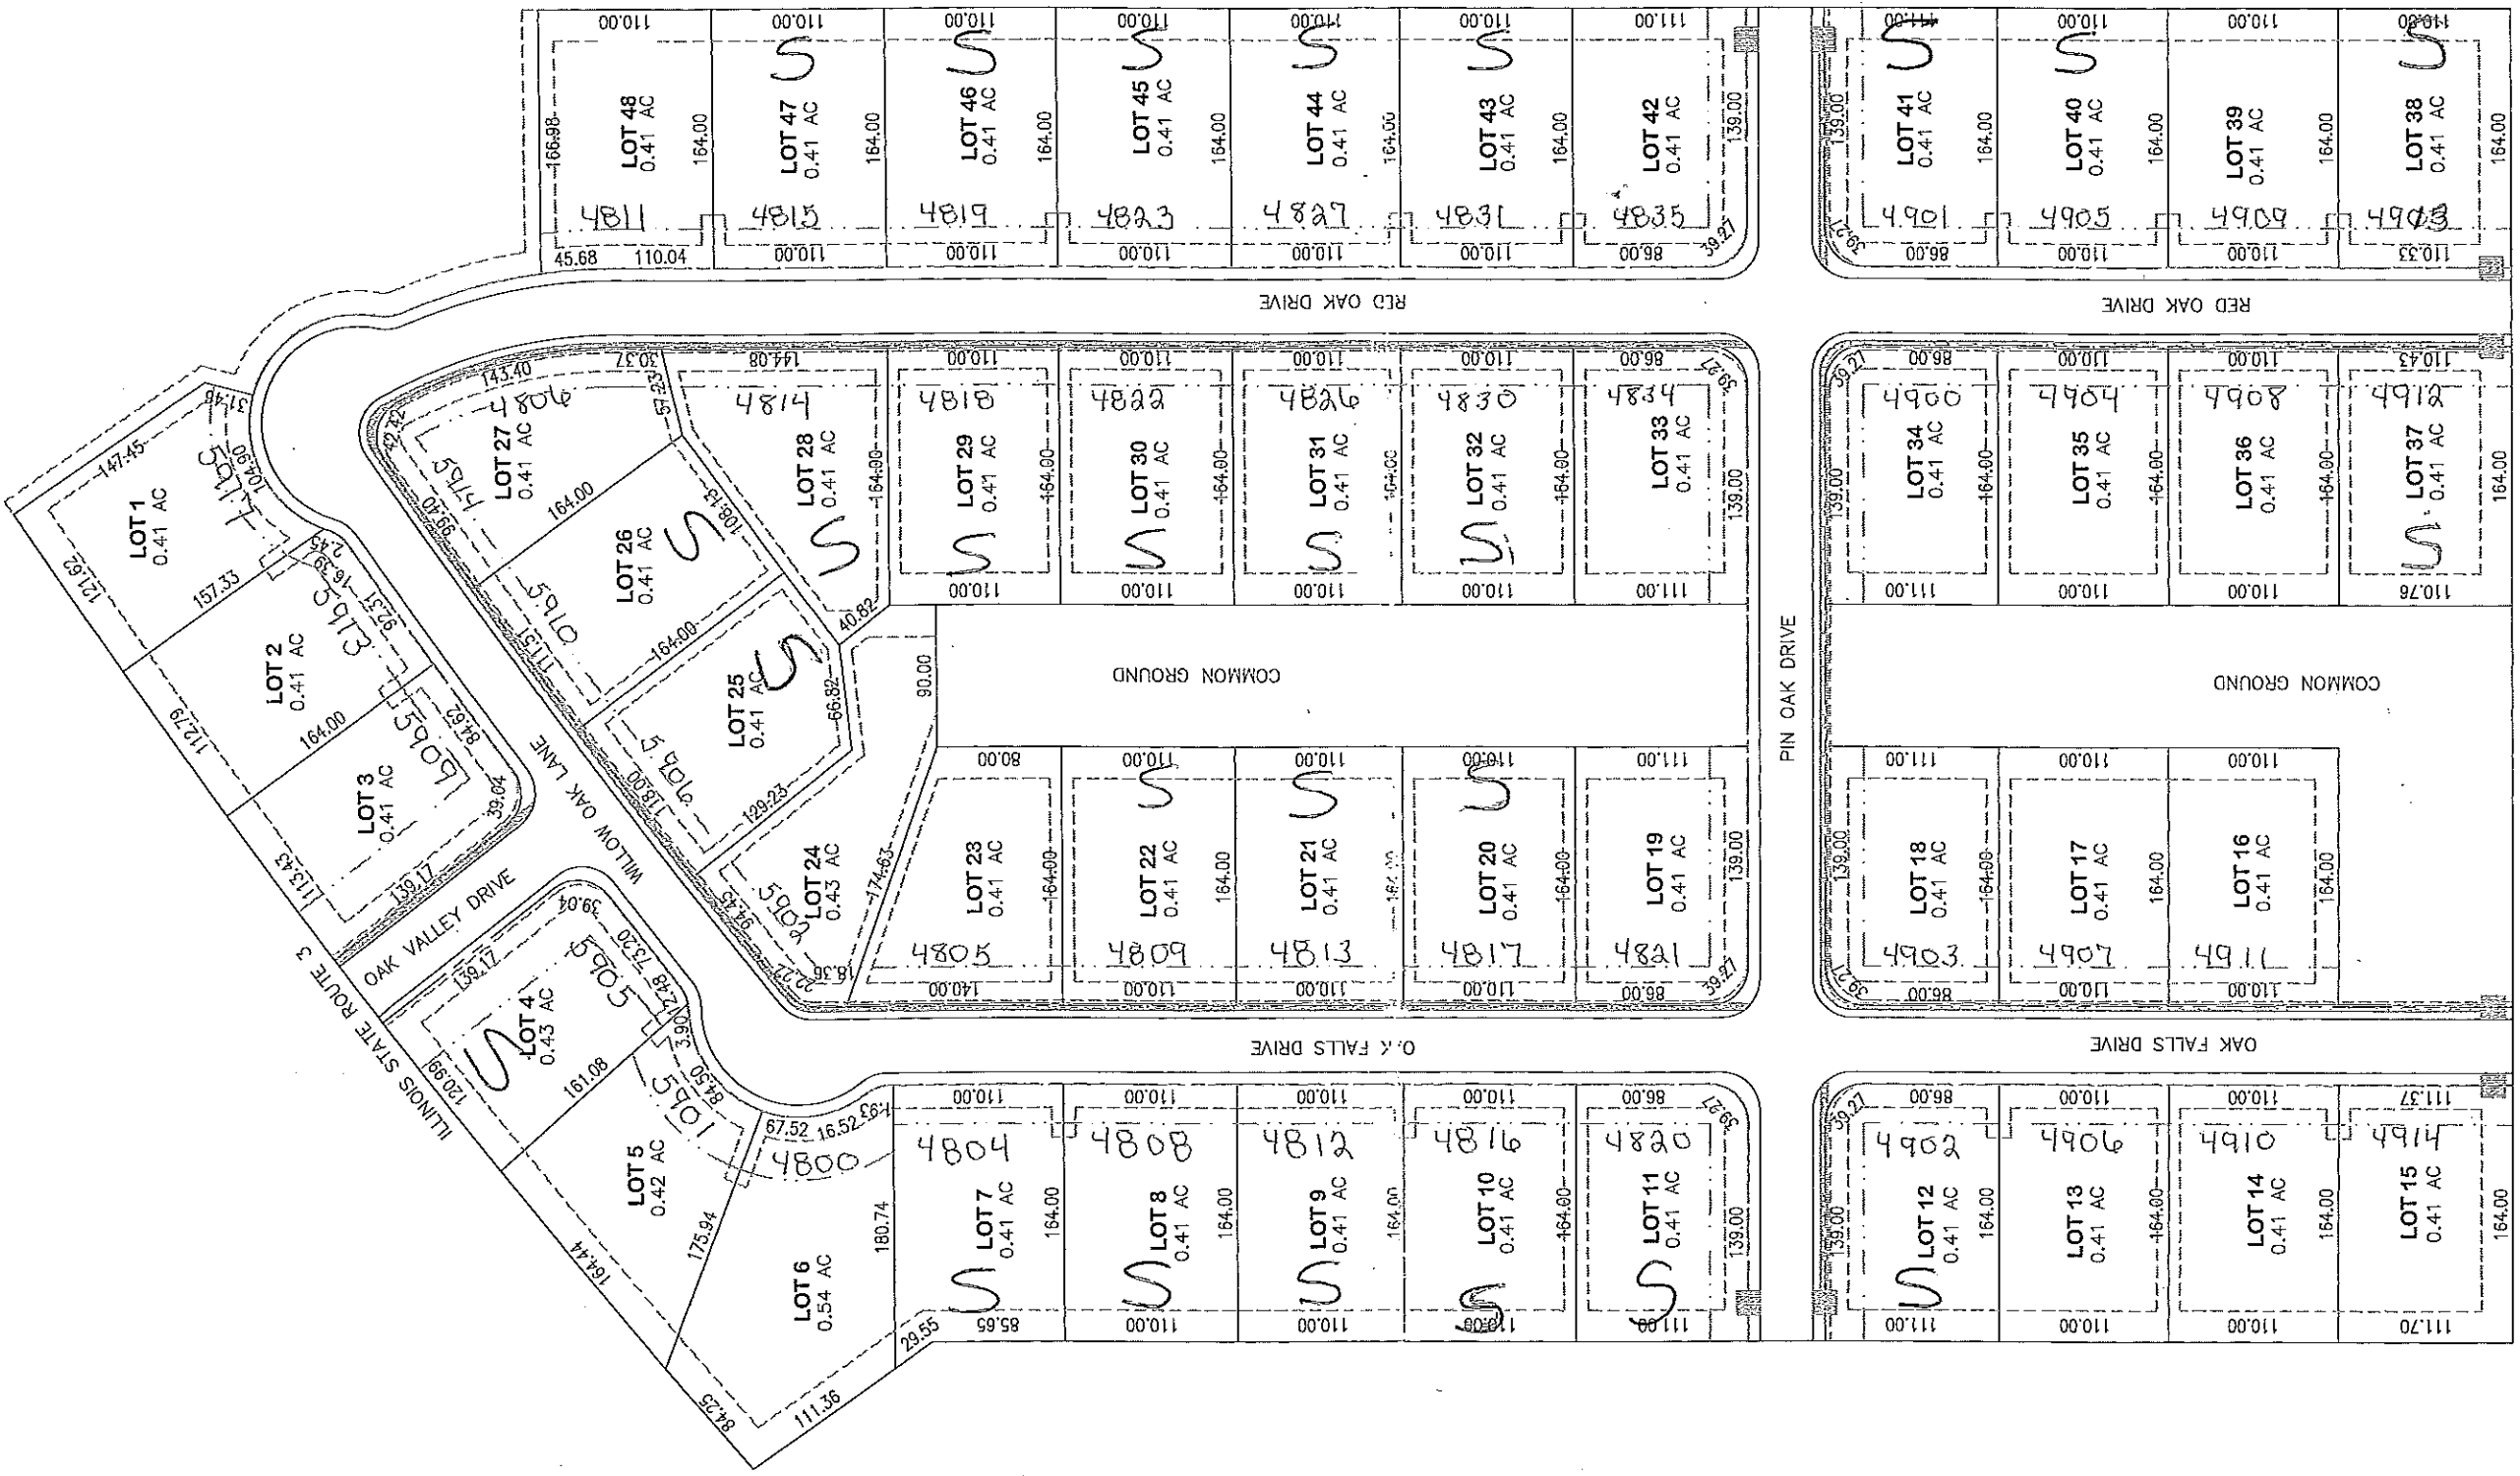

Oak Valley Save

911 Assigned Street Addresses

ENGINEERING BY

OAK VALLEY ESTATES

WATERLOO, ILLINOIS